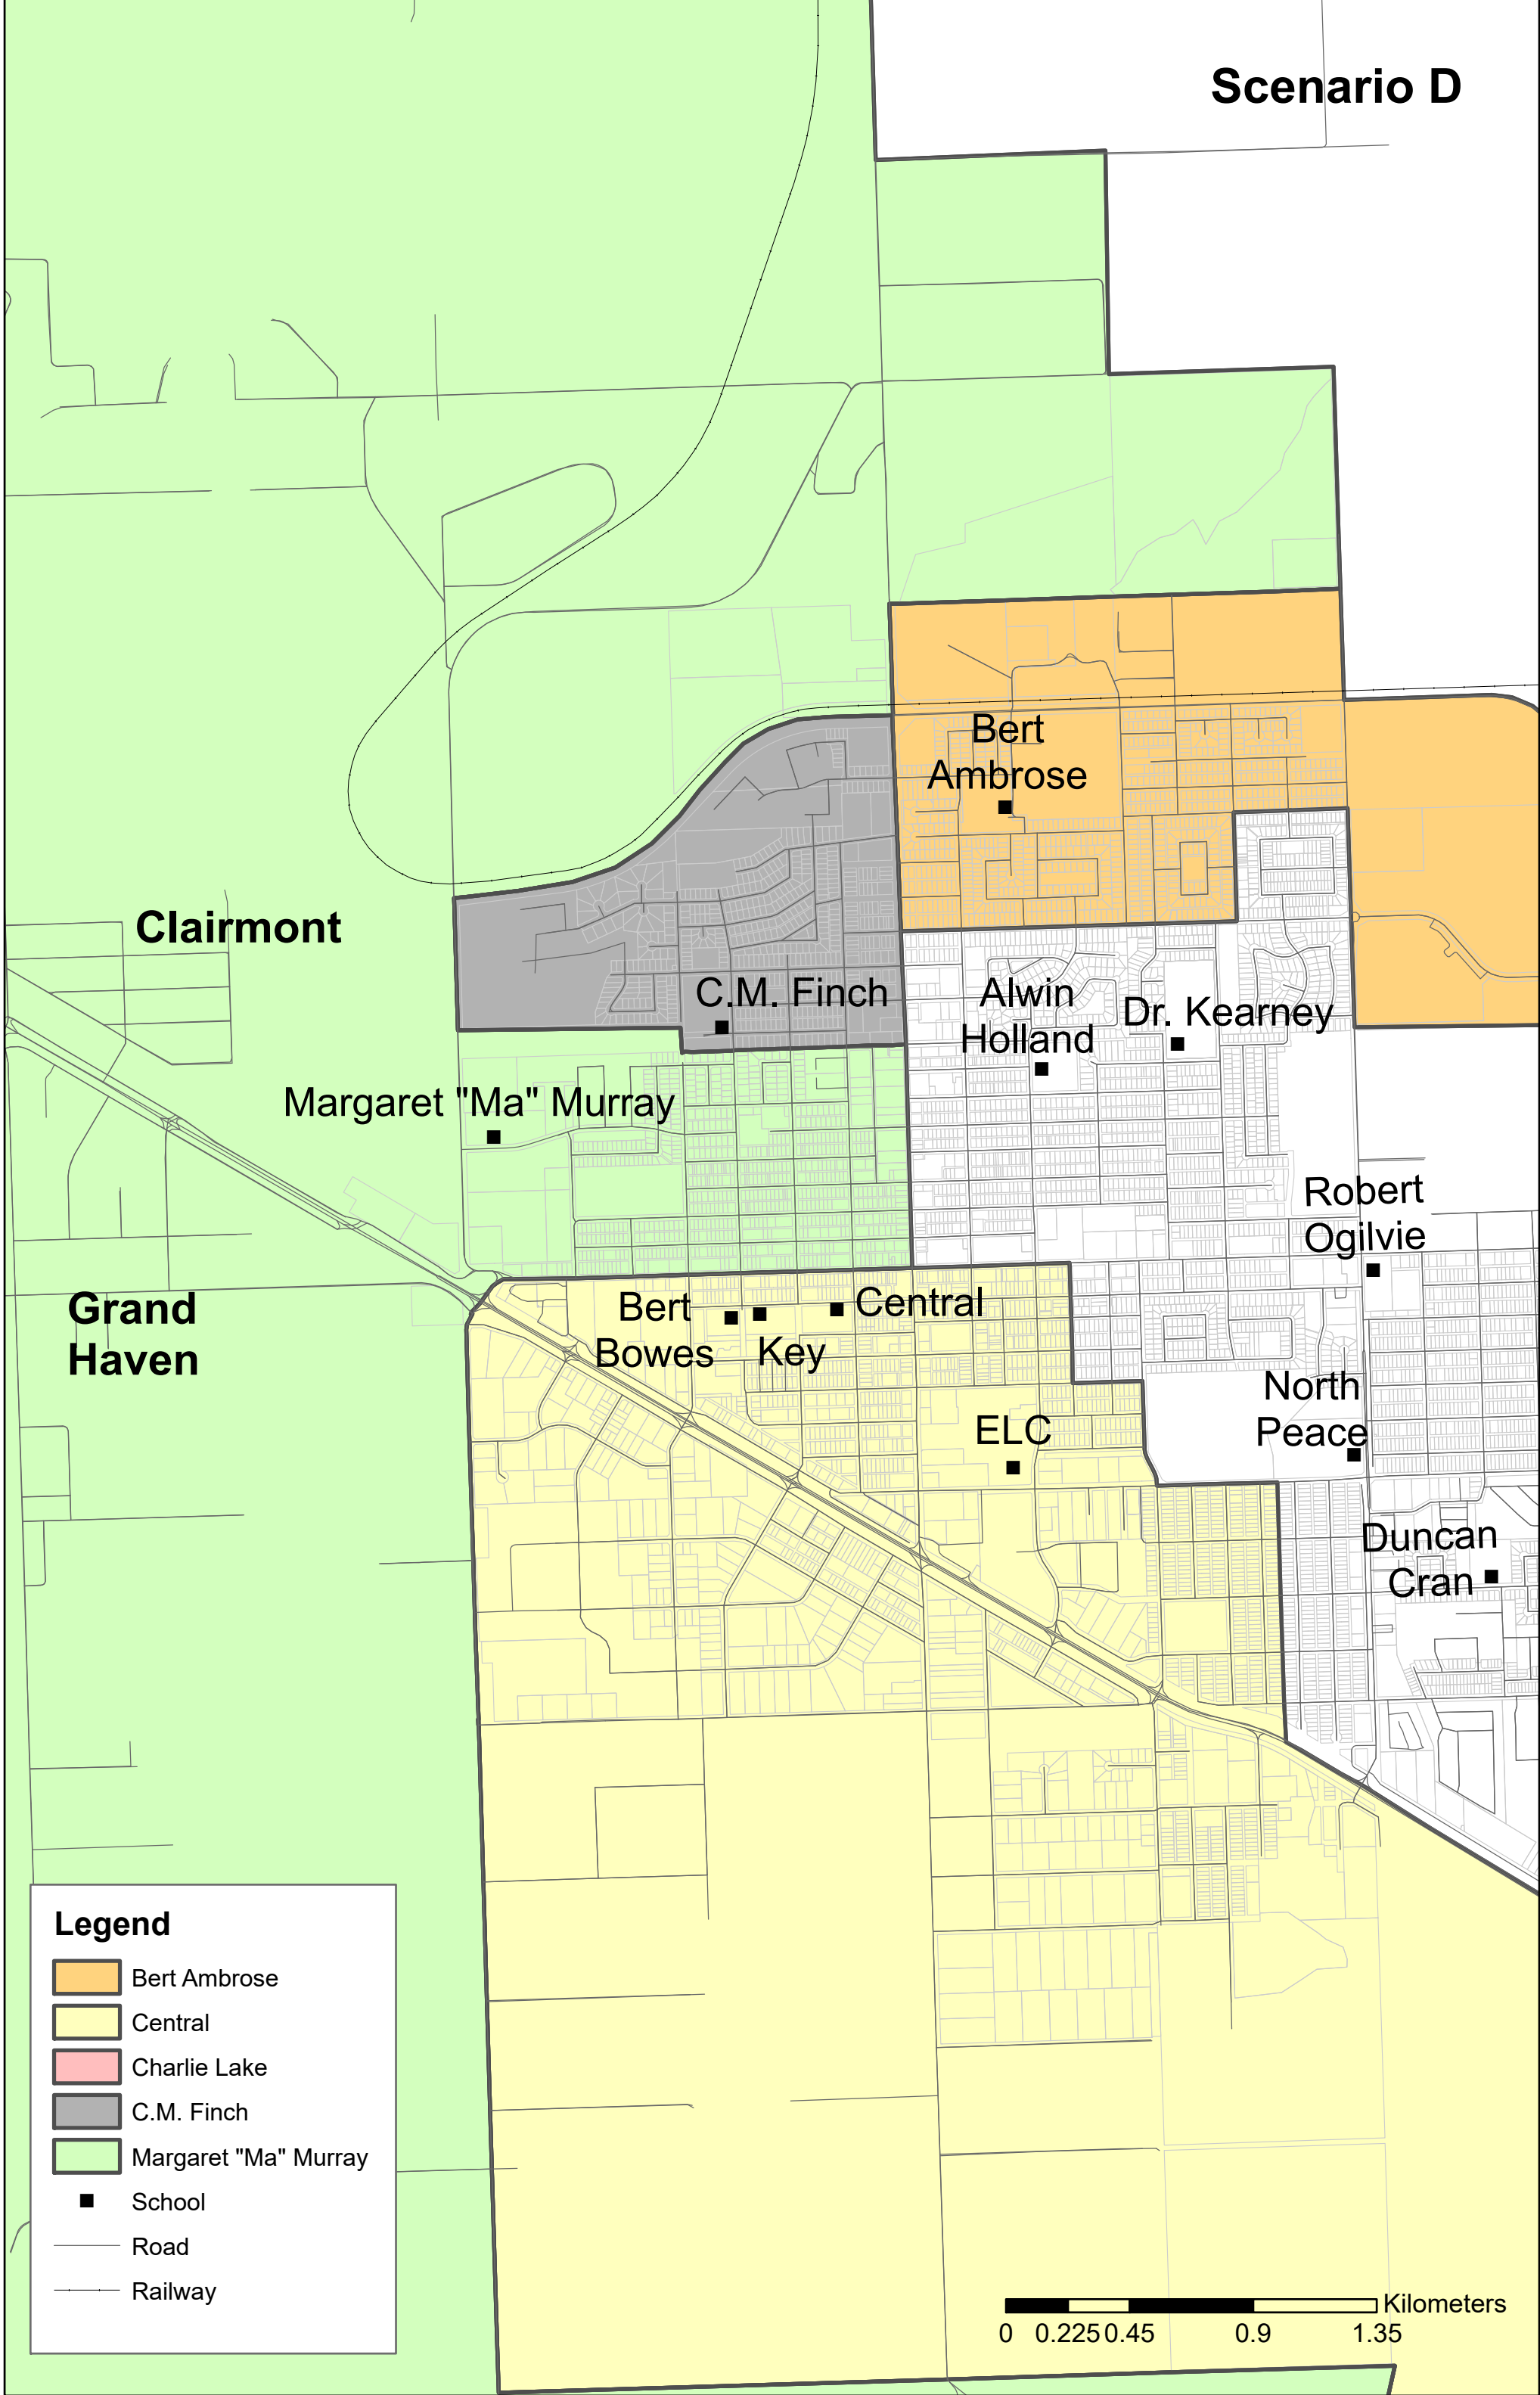

Scenario D

Clairmont

Margaret "Ma" Murray

Grand Haven

Bert Ambrose

C.M. Finch

Alwin Holland

Dr. Kearney

Robert Ogilvie

Bert Bowes

Key

Central

ELC

North Peace

Duncan Cran