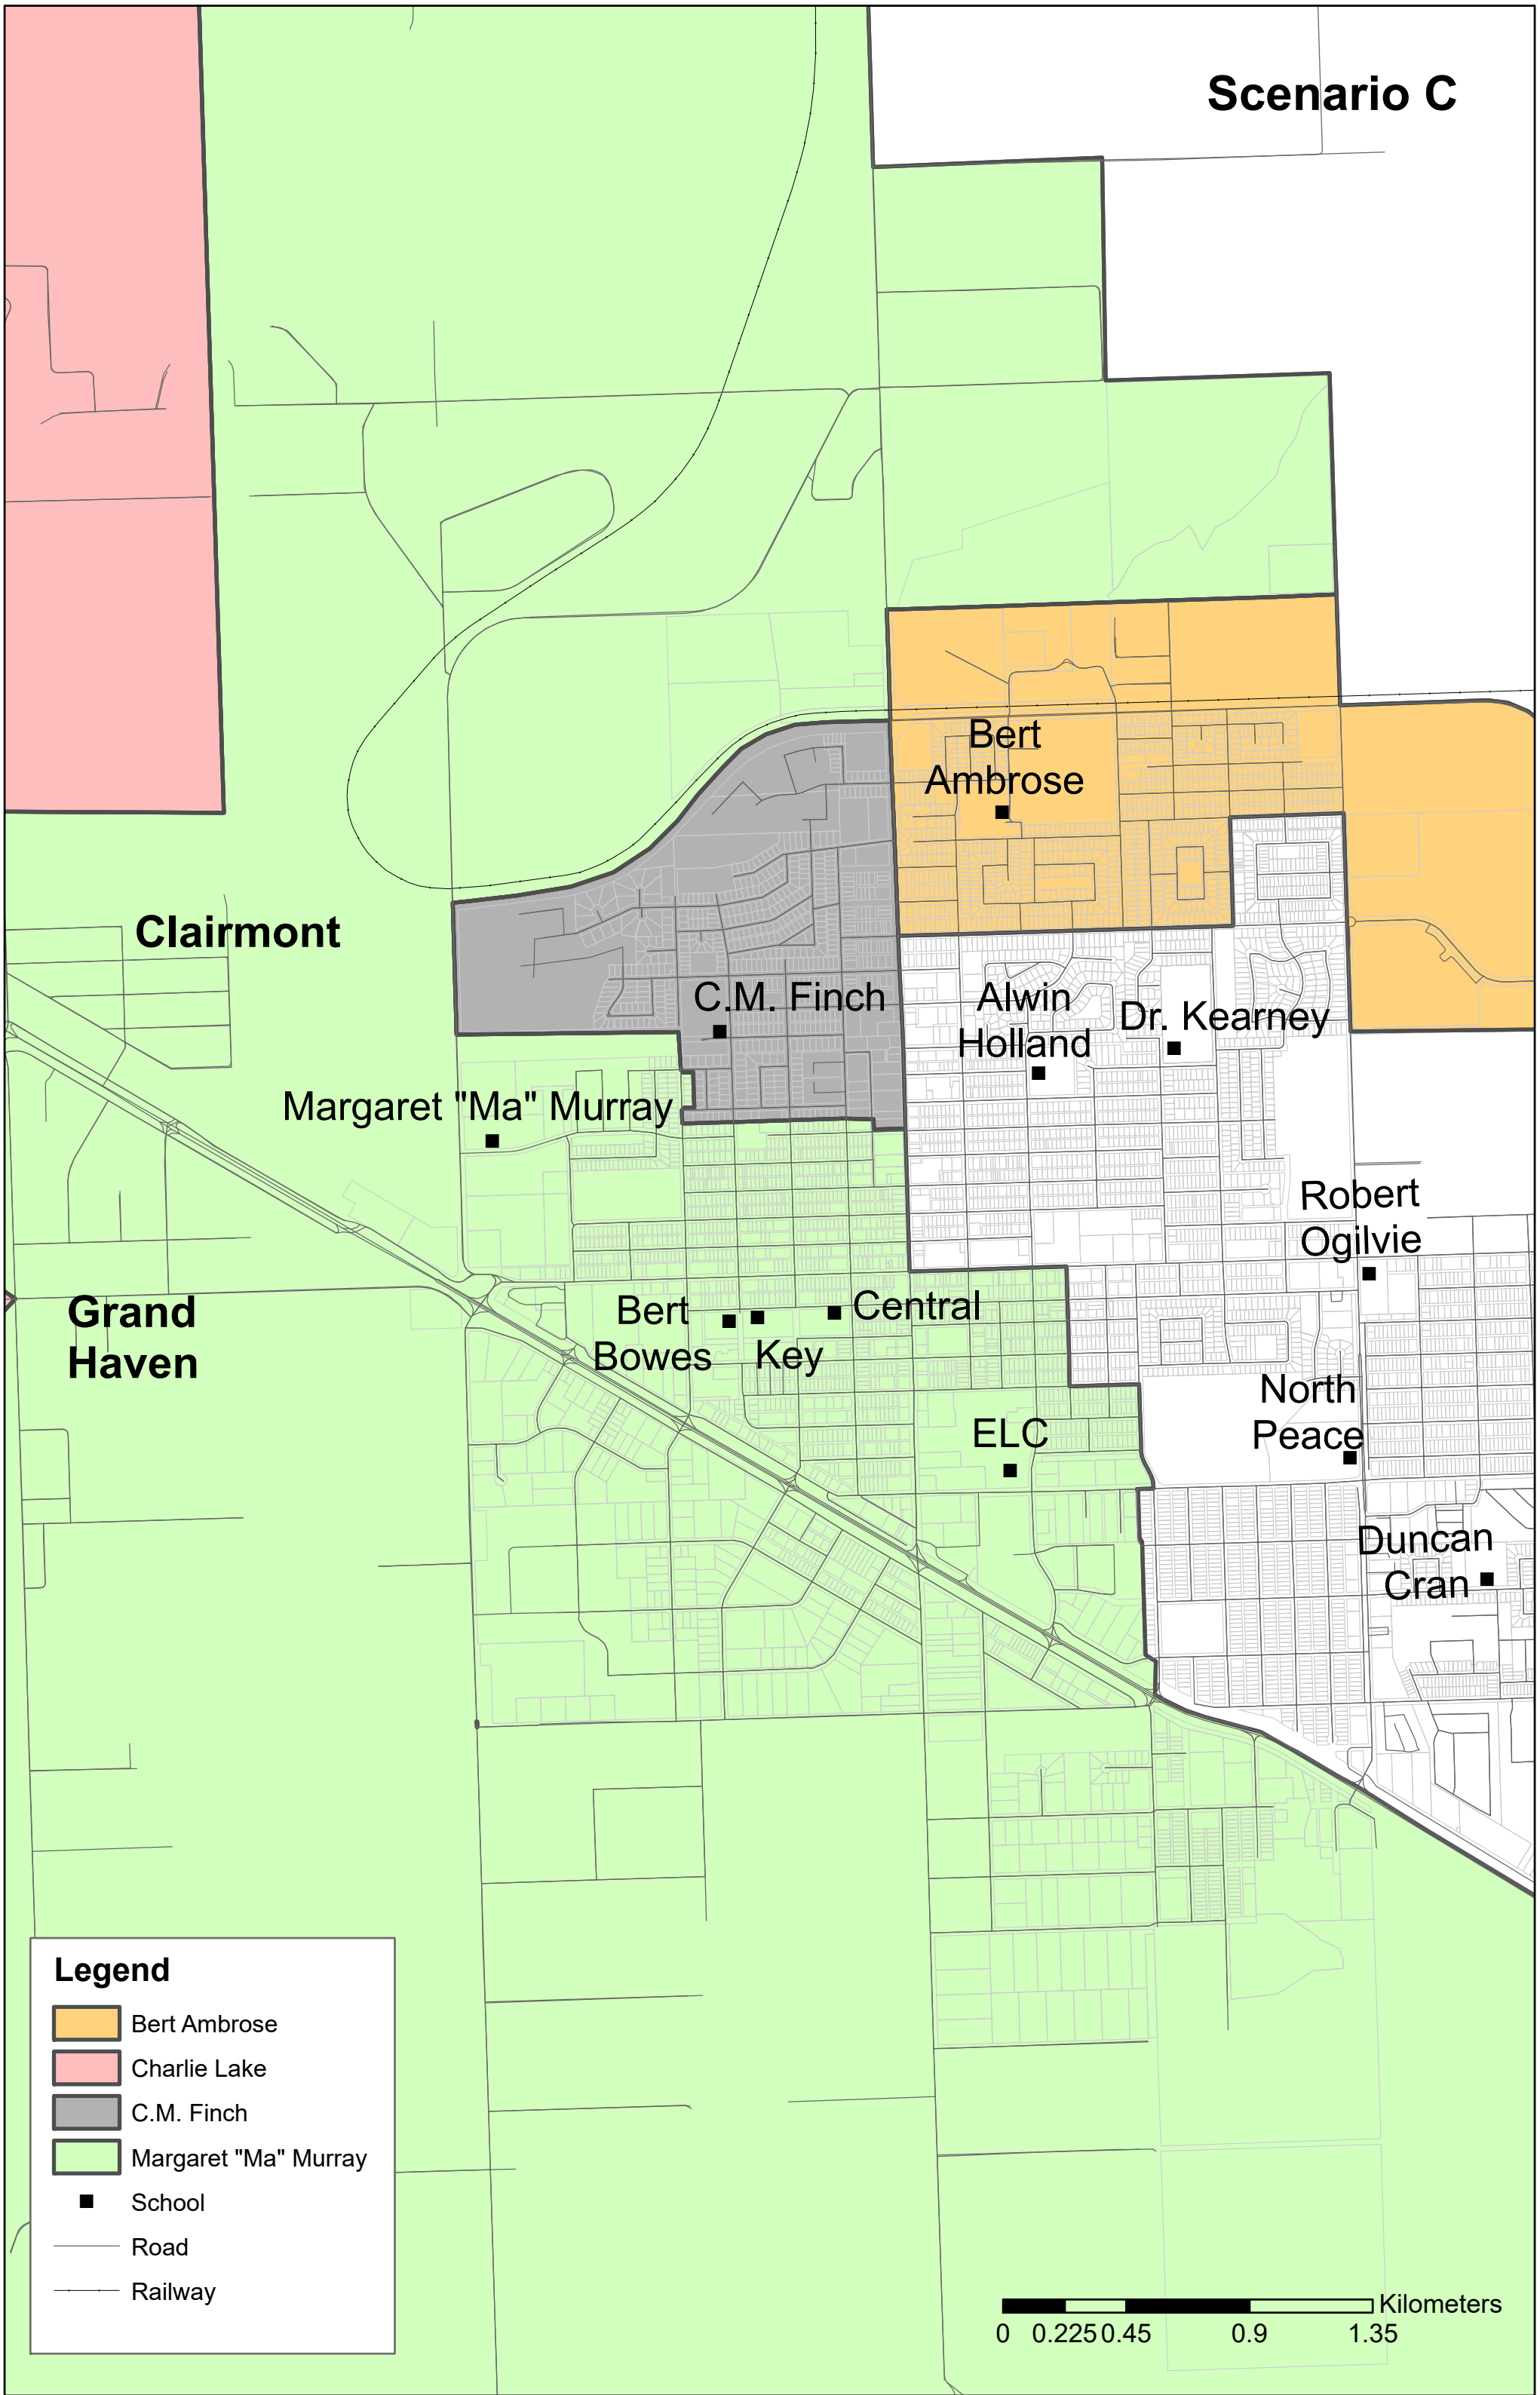

Scenario C

Clairmont

Grand Haven

Legend

-  Bert Ambrose
-  Charlie Lake
-  C.M. Finch
-  Margaret "Ma" Murray
-  School
-  Road
-  Railway