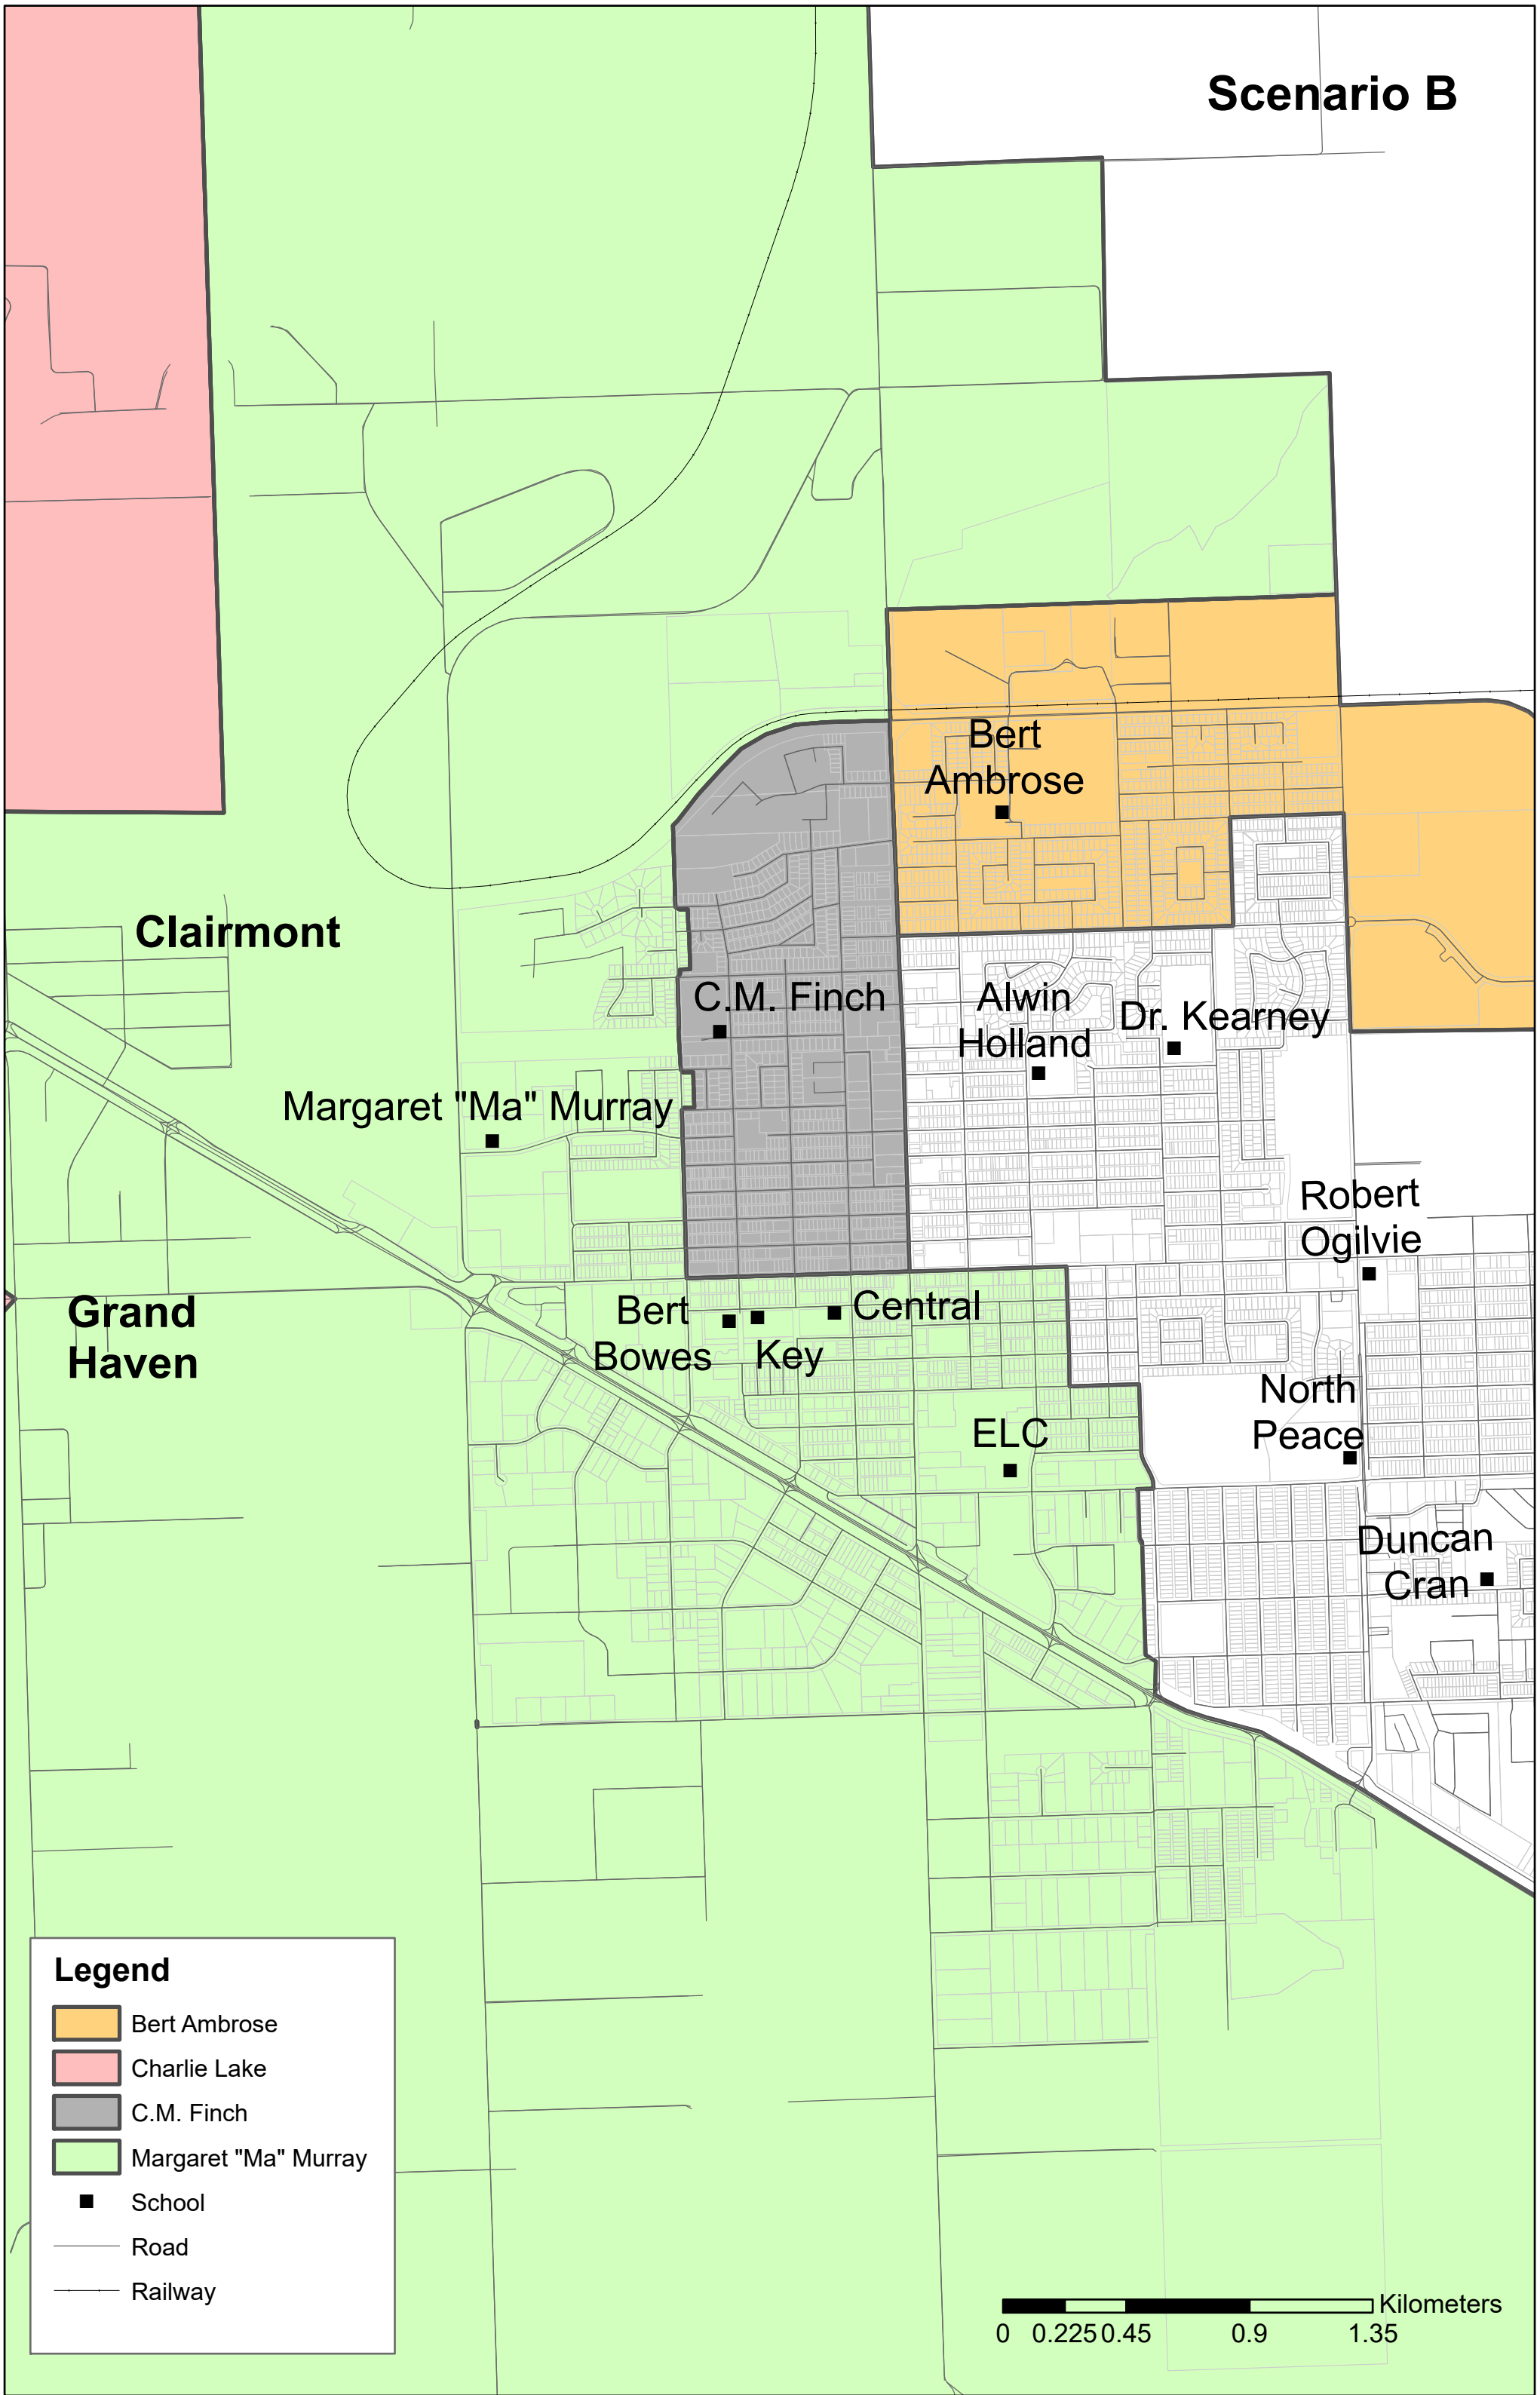

# Scenario B

**Clairmont**

Margaret "Ma" Murray

C.M. Finch

Bert Ambrose

Alwin Holland

Dr. Kearney

Robert Ogilvie

**Grand Haven**

Bert Bowes

Key

Central

ELC

North Peace

Duncan Cran

**Legend**

-  Bert Ambrose
-  Charlie Lake
-  C.M. Finch
-  Margaret "Ma" Murray
-  School
-  Road
-  Railway