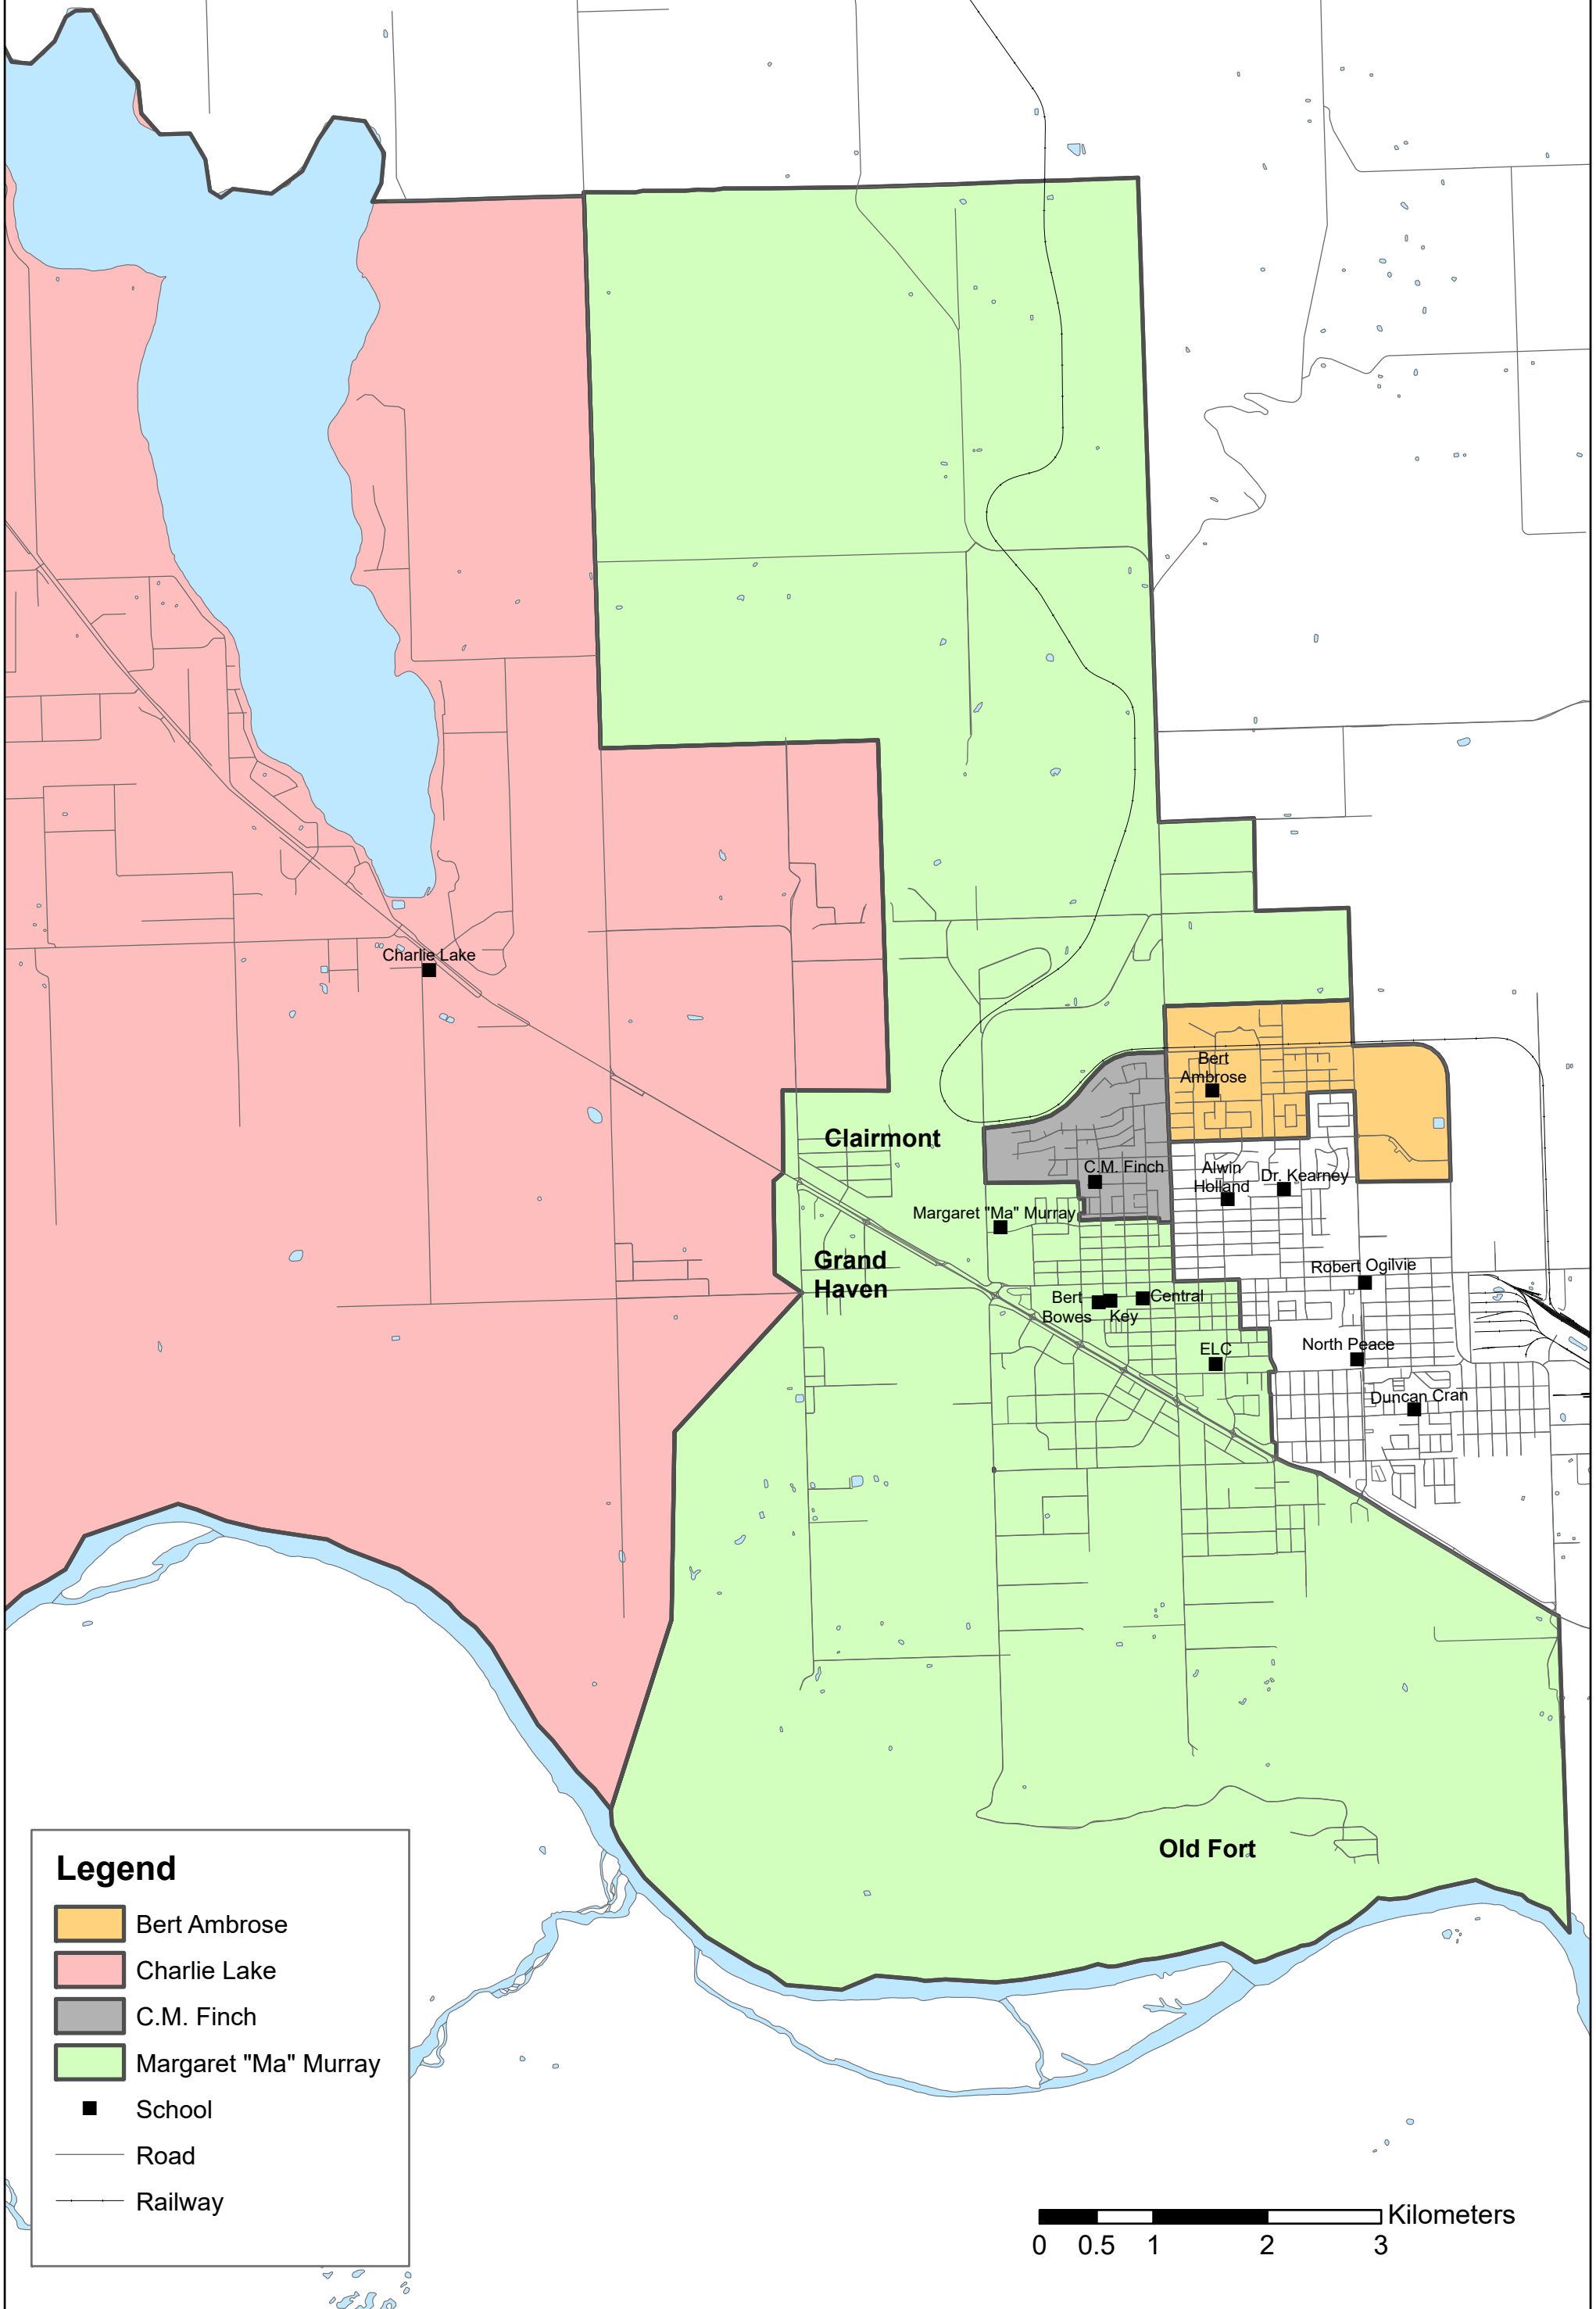

Scenario C

Legend

-  Bert Ambrose
-  Charlie Lake
-  C.M. Finch
-  Margaret "Ma" Murray
-  School
-  Road
-  Railway

0 0.5 1 2 3 Kilometers