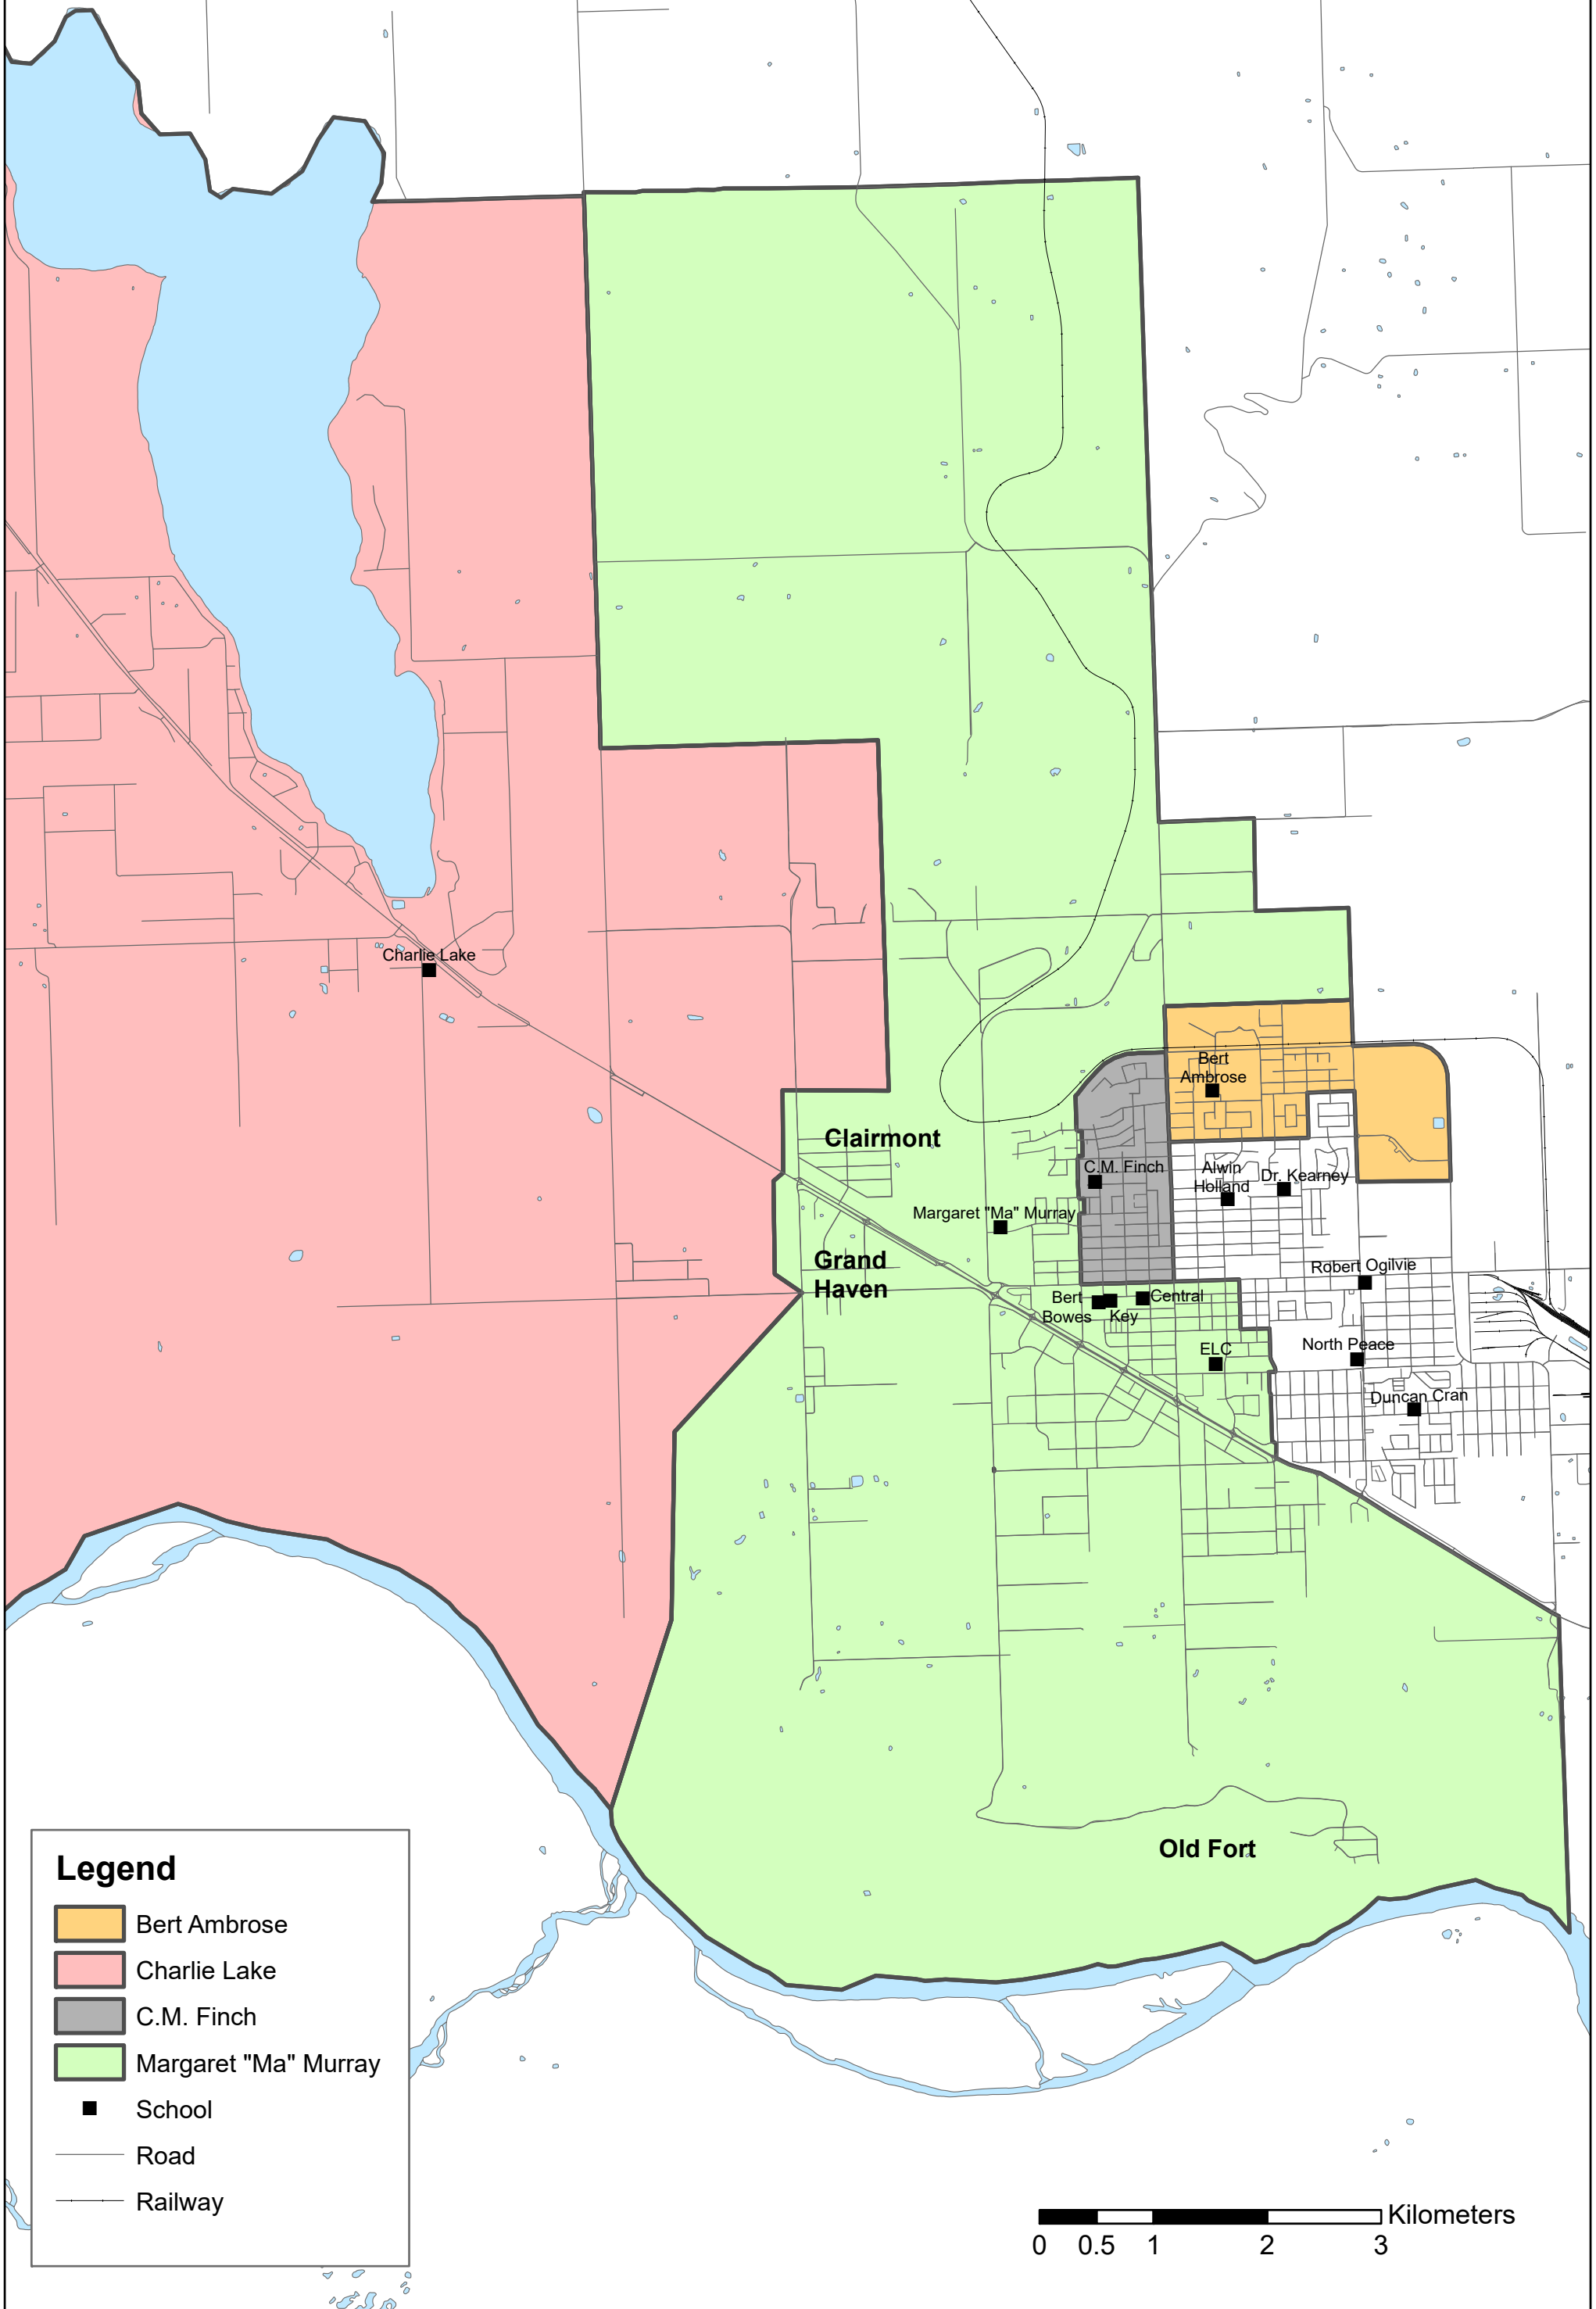

# Scenario B

## Legend

-  Bert Ambrose
-  Charlie Lake
-  C.M. Finch
-  Margaret "Ma" Murray

-  School
-  Road
-  Railway

0 0.5 1 2 3 Kilometers