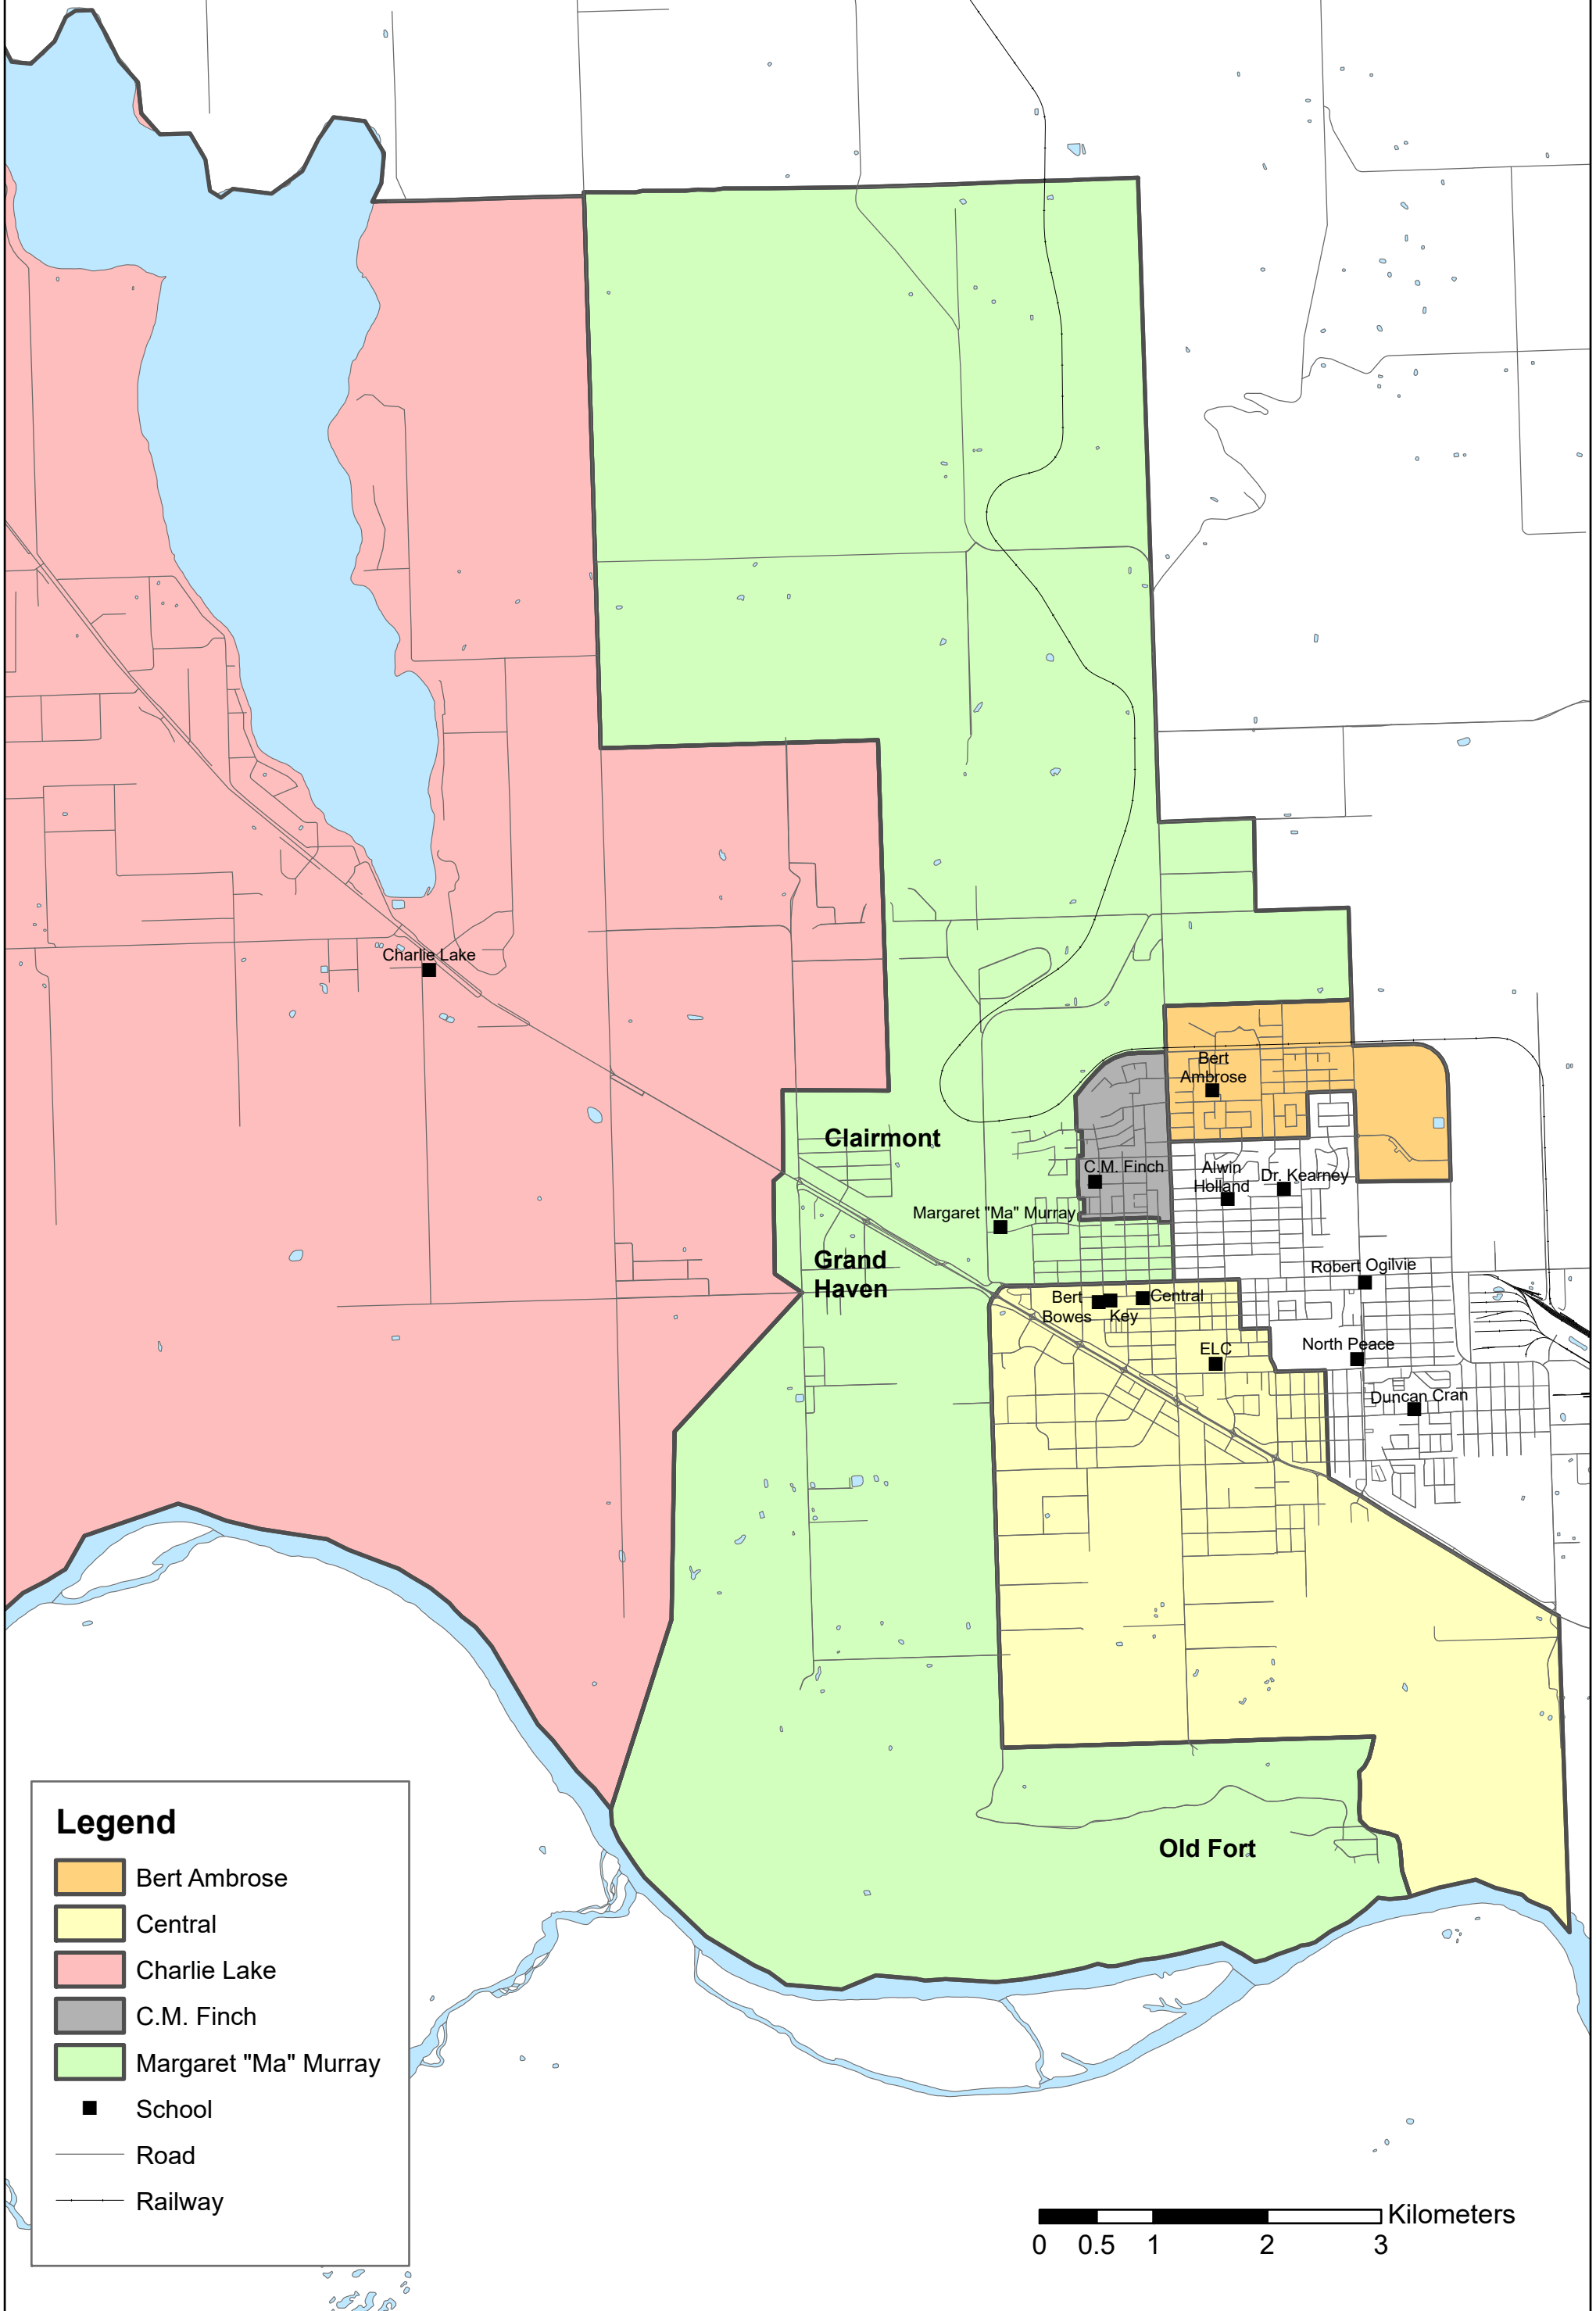

Scenario A

Legend

-  Bert Ambrose
-  Central
-  Charlie Lake
-  C.M. Finch
-  Margaret "Ma" Murray
-  School
-  Road
-  Railway

0 0.5 1 2 3 Kilometers